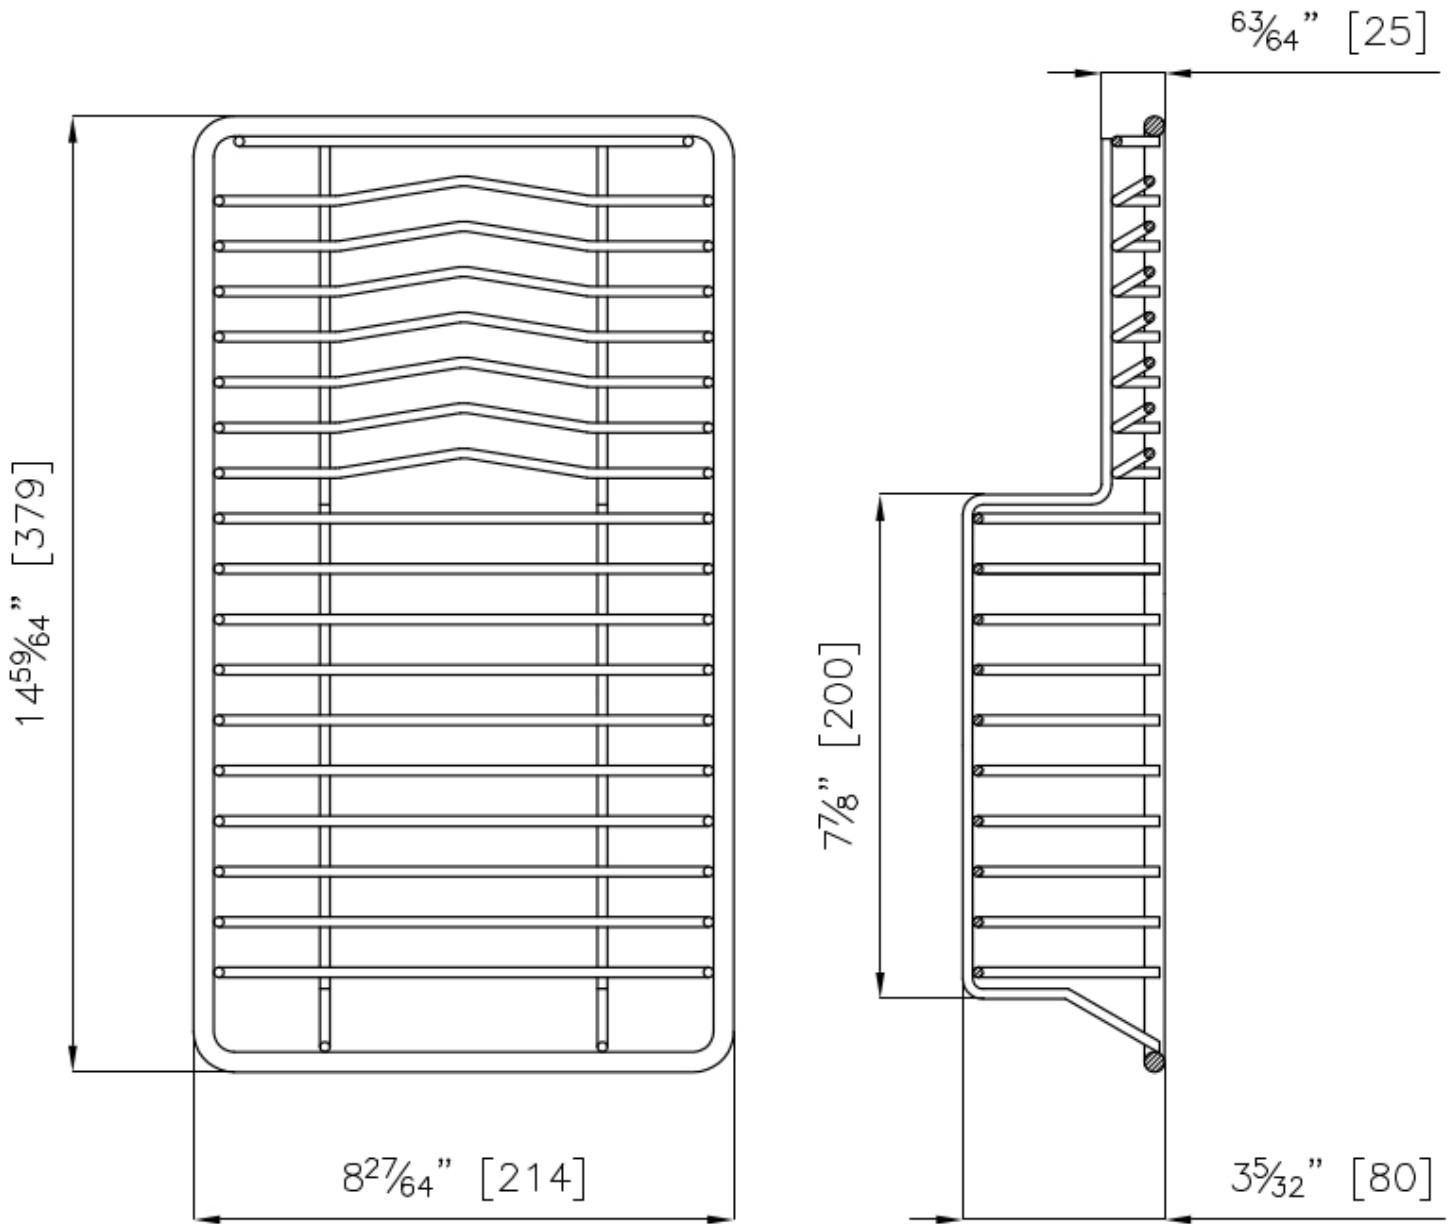

TECHNICAL DATA