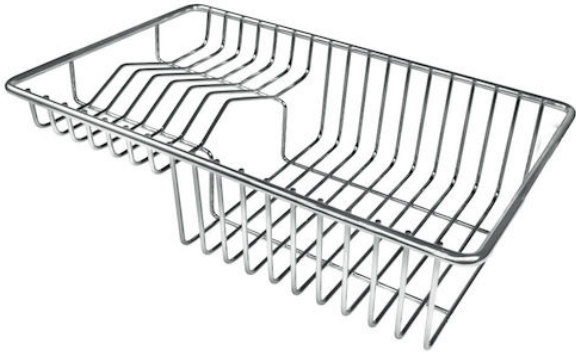

## Stainless steel plate rack

Accessories e Complements

Code: 8100 303

### DETAILS

Product notes

WARNING:

On several models of sinks it's only usable in combination with the accessory 8644101

Sink accessories

Plate rack

Dimensions

21,4x37,9 cm